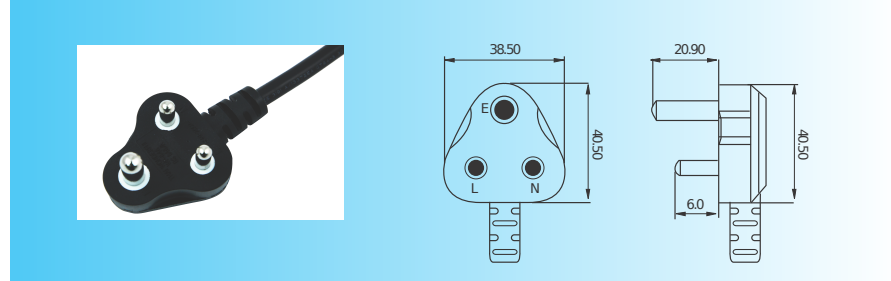

INDIA

IS 1293 : 2019

WP-501

IS 1293 :2019
POWER CABLE IS 694:2010

- 1.00 SQMM X 3C - 16A 250V
- 1.50 SQMM X 3C - 16A 250V

WP-501

WP-502

IS 1293 :2019
POWER CABLE IS 694:2010

0.75 SQMM X 3C - 6A 250V (WP-502)

Applicable : India

WP-502

WWW.THAIWONDERFUL.COM

POWER SUPPLY CORD

Noted : This specification is reference only .Please contact to request an official specification from sales office.