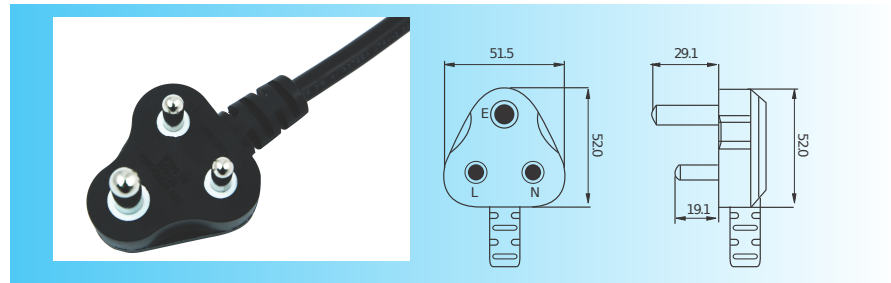

INDIA

IS 1293 : 2019

WP-501

IS 1293 :2019
POWER CABLE IS 694:2010

- 1.00 SQMM X 3C - 16A 250V
- 1.50 SQMM X 3C - 16A 250V

WP-501

WP-502

IS 1293 :2019
POWER CABLE IS 694:2010

0.75 SQMM X 3C - 6A 250V (WP-502)

Applicable : India

WP-502

WWW.THAIWONDERFUL.COM

POWER SUPPLY CORD

Noted : This specification is reference only .Please contact to request an official specification from sales office.