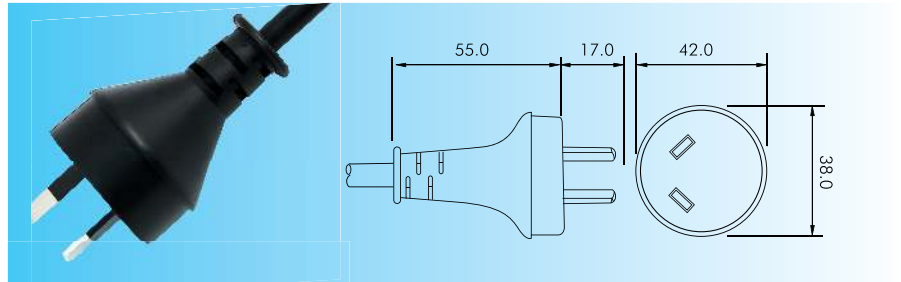

TYPE I

WP-303

GTSA-3 0.75 SQMM X 3C - 7.5A, 250V
1.0 SQMM X 3C - 10A, 250V

Country : Australia