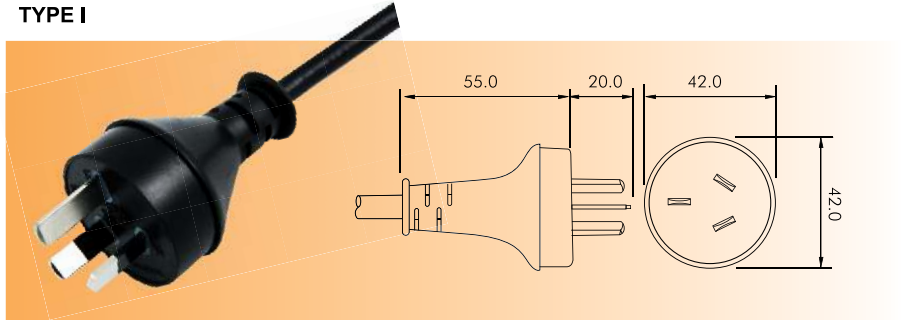

WP-206

0.75 SQMM X 3C - 6A 250V
1.00 SQMM X 3C - 10A 250V
1.50 SQMM X 3C - 15A 250V

Country : Israel

ISRAEL SI32

WP-301

LTSA-3 0.75 SQMM X 3C - 7.5A, 250V
GTSA-3 0.75 SQMM X 3C - 7.5A, 250V
1.0 SQMM X 3C - 10A, 250V
1.5 SQMM X 3C - 10A, 250V

Country : Australia

TYPE I

WP-302

LTSA-2F 0.75 SQMM X 2C - 7.5A, 250V
GTSA-2F 0.75 SQMM X 2C - 7.5A, 250V
LTSA-2 0.75 SQMM X 2C - 7.5A, 250V
GTSA-2 0.75 SQMM X 2C - 7.5A, 250V
1.00 SQMM X 2C - 10A, 250V
1.50 SQMM X 2C - 10A, 250V

Country : Australia

TYPE I

WP-303

GTSA-3 0.75 SQMM X 3C - 7.5A, 250V
1.0 SQMM X 3C - 10A, 250V

Country : Australia

TYPE I

CABLE SAA IEC
LTSA-2F H03VVH2-F
GTSA-2F H05VVH2-F
LTSA-2 H03VV-F (2C)
GTSA-2 H05VV-F (2C)
LTSA-3 H03VV-F (3C)
GTSA-3 H05VV-F (3C)