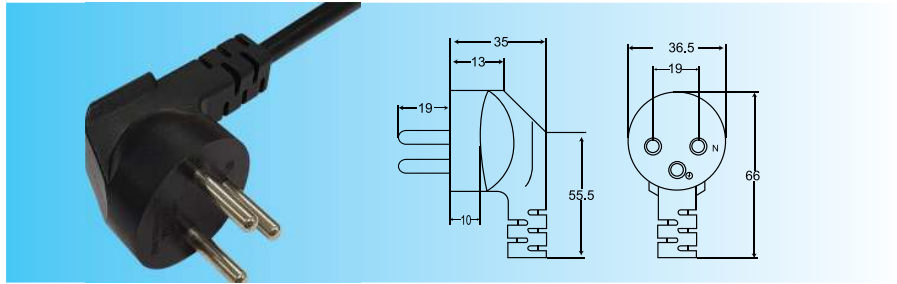

WP-206

0.75 SQMM X 3C - 6A 250V
1.00 SQMM X 3C - 10A 250V
1.50 SQMM X 3C - 15A 250V

Country : Israel

ISRAEL SI32

WP-301

LTSA-3 0.75 SQMM X 3C - 7.5A, 250V
GTSA-3 0.75 SQMM X 3C - 7.5A, 250V
1.0 SQMM X 3C - 10A, 250V
1.5 SQMM X 3C - 10A, 250V

Country : Australia

TYPE I

WP-302

LTSA-2F 0.75 SQMM X 2C - 7.5A, 250V
GTSA-2F 0.75 SQMM X 2C - 7.5A, 250V
LTSA-2 0.75 SQMM X 2C - 7.5A, 250V
GTSA-2 0.75 SQMM X 2C - 7.5A, 250V
1.00 SQMM X 2C - 10A, 250V
1.50 SQMM X 2C - 10A, 250V

Country : Australia

TYPE I

WP-303

GTSA-3 0.75 SQMM X 3C - 7.5A, 250V
1.0 SQMM X 3C - 10A, 250V

Country : Australia

TYPE I

CABLE SAA IEC
LTSA-2F H03VVH2-F
GTSA-2F H05VVH2-F
LTSA-2 H03VV-F (2C)
GTSA-2 H05VV-F (2C)
LTSA-3 H03VV-F (3C)
GTSA-3 H05VV-F (3C)